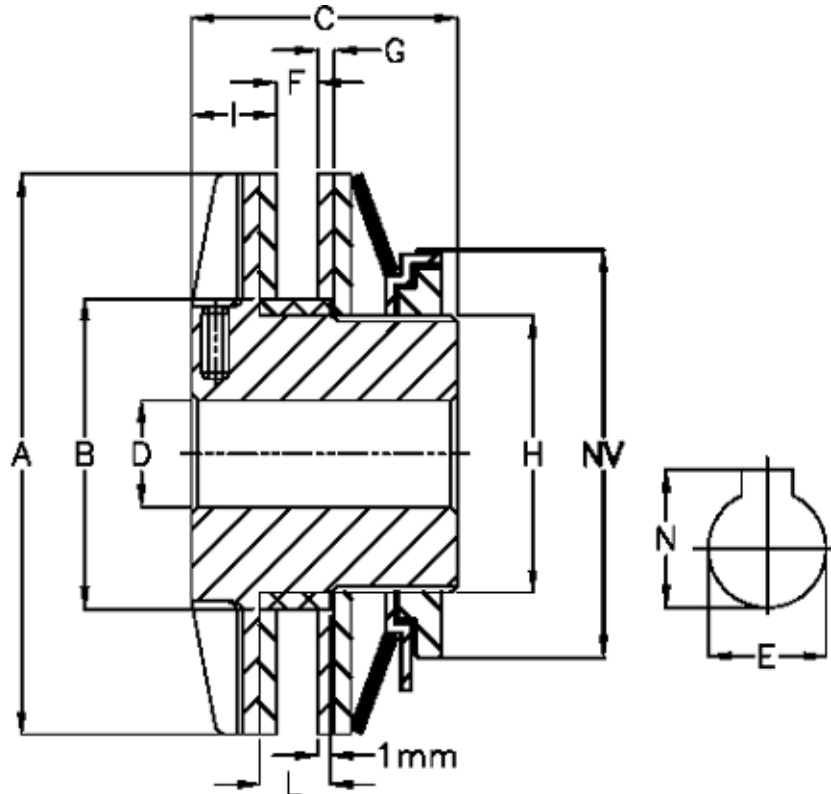

Article number: 4600156

Description: Securex torque limiter T 15/40

Measures

A = 40	L	= 8
B = 26	Largest possible bore with slot according to DIN 6885/1, E max = 14	
C = 28	Largest possible bore with slot according to DIN 6885/1, N	= 16.3
D = 7	Largest possible bore with slot according to DIN 6885/3, E max = 16	
F = 7	Largest possible bore with slot according to DIN 6885/3, N	= 17.4
G = 2.8	Max torque Nm	= 15
H = 22	Number of springs	= 1
I = 8	NV	= 30